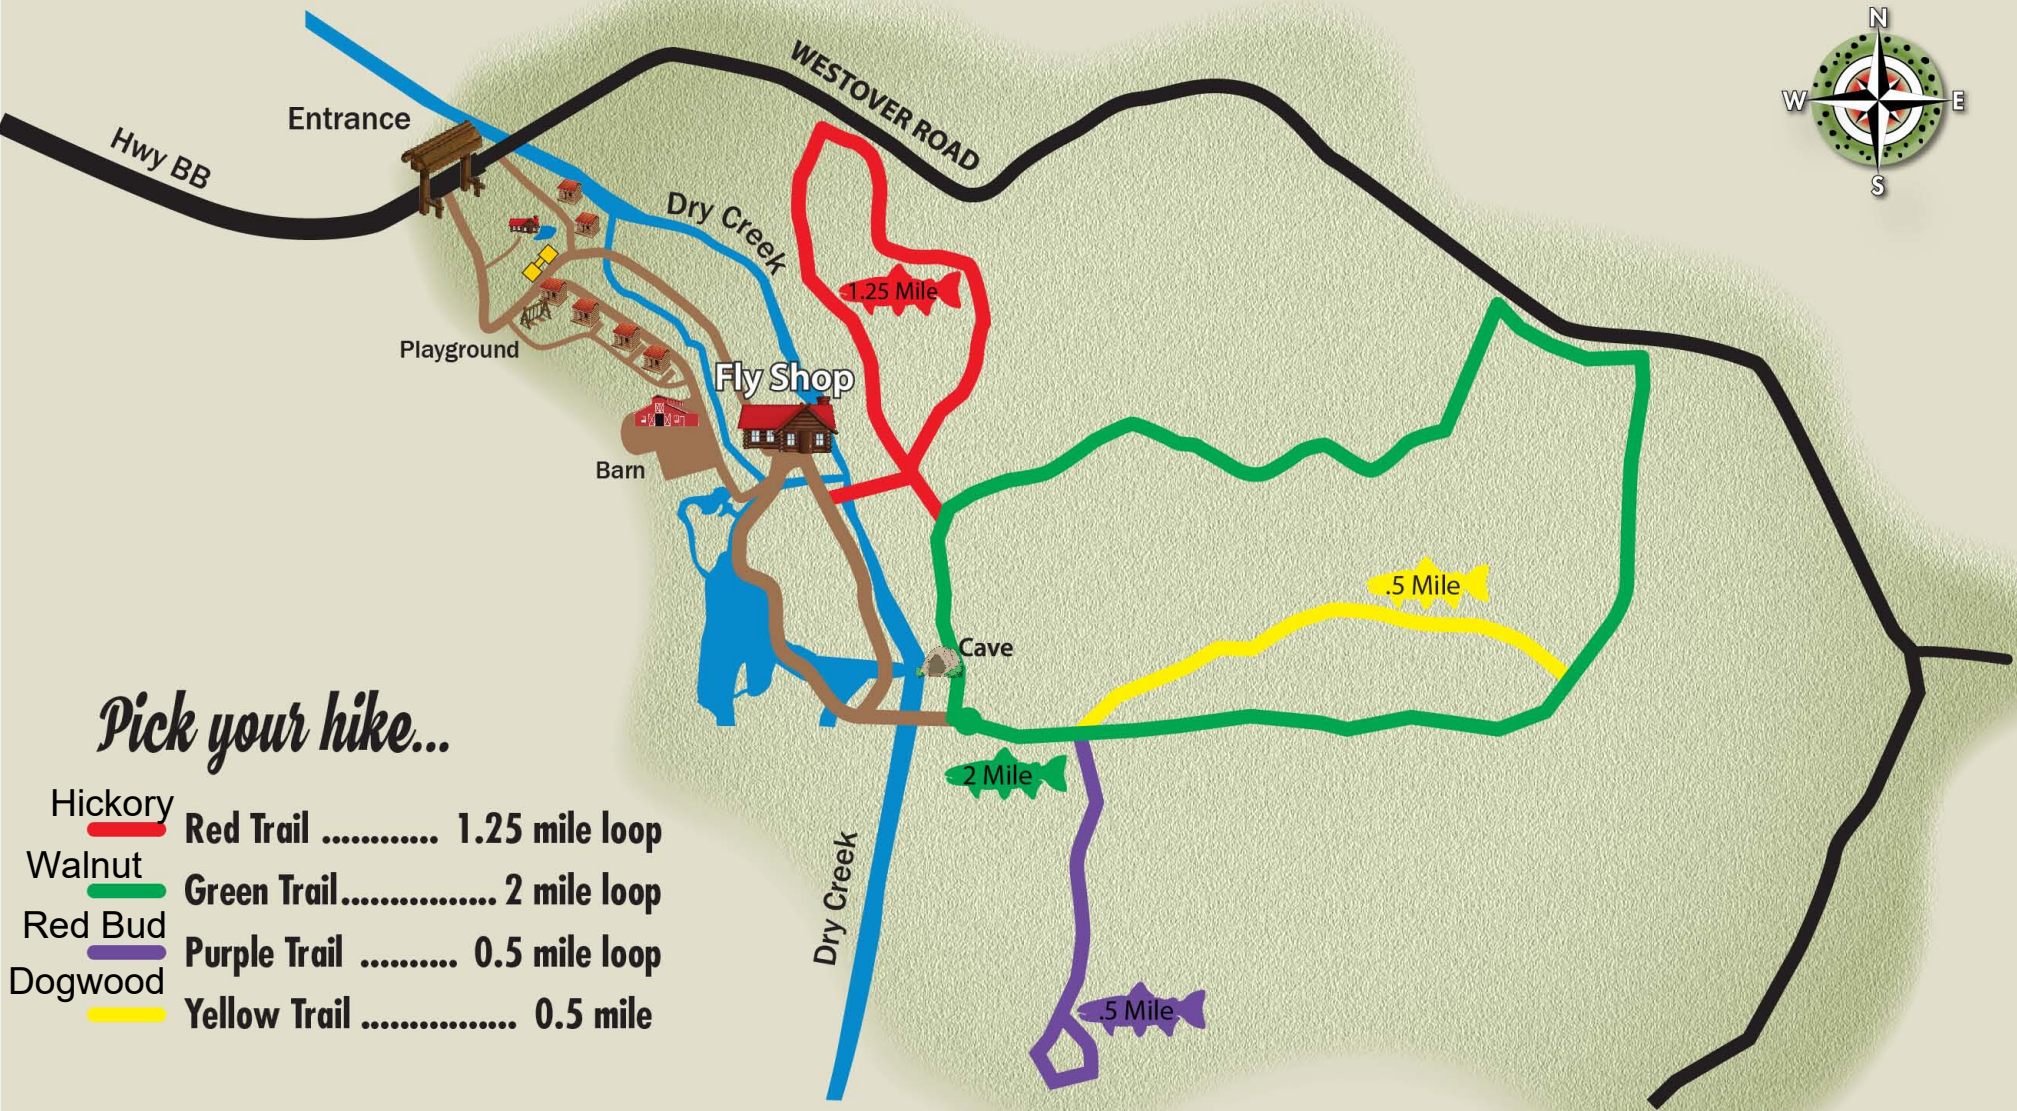

# Westover Farms Trail Map

## Pick your hike...

- |         |  |                           |                |
|---------|--|---------------------------|----------------|
| Hickory |  | <b>Red Trail</b> .....    | 1.25 mile loop |
| Walnut  |  | <b>Green Trail</b> .....  | 2 mile loop    |
| Red Bud |  | <b>Purple Trail</b> ..... | 0.5 mile loop  |
| Dogwood |  | <b>Yellow Trail</b> ..... | 0.5 mile       |

Please sign in at the Fly Shop before hiking the trails. All forms of outdoor recreation have a higher level of risk than most ordinary activities, and therefore can be potentially hazardous and/or dangerous. All persons on the trail must assume full responsibility for their own actions and personal safety while out on any of the trails. The trails and waypoints described on this trail map, as well as any associated dangers may have changed since this trail map's publication.